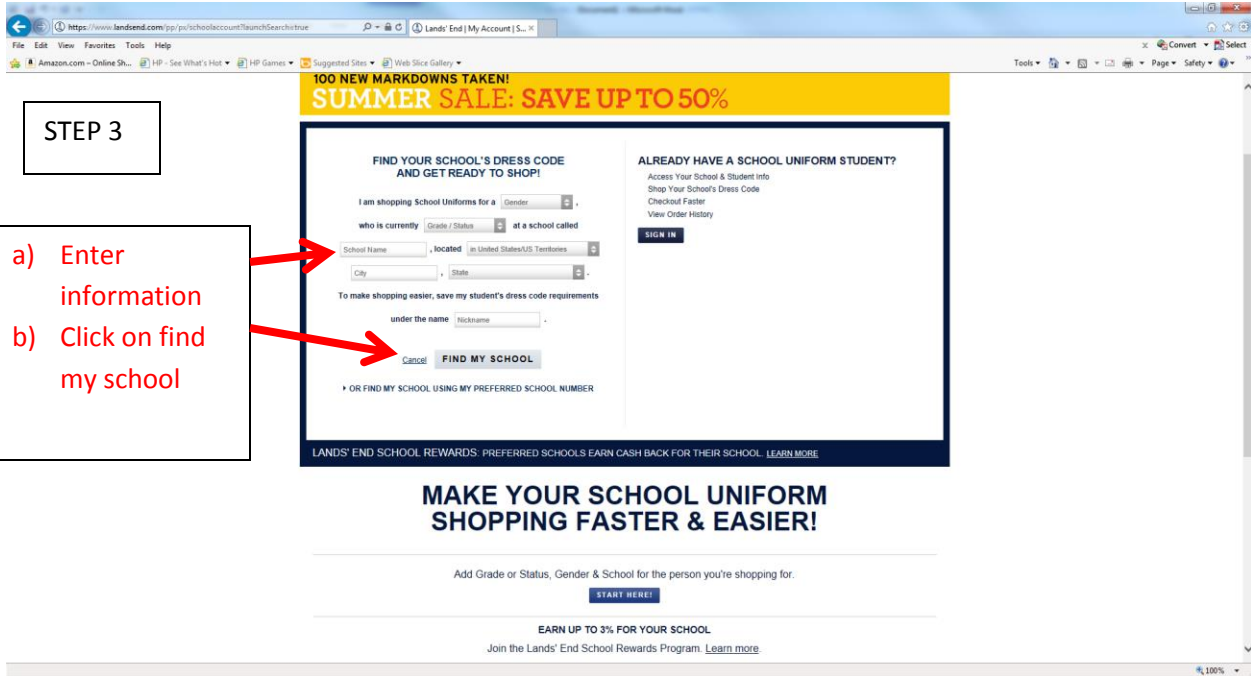

LANDS' END WALK THROUGH THE WEBSITE

STEP 1

STEP 2

LANDS' END WALK THROUGH THE WEBSITE

STEP 3

- a) Enter information
- b) Click on find my school

STEP 4

LANDS' END WALK THROUGH THE WEBSITE

STEP 5

The screenshot shows the Lands' End website's school search interface. At the top, there's a navigation bar with 'LANDS' END' and various category links. Below that, a yellow banner reads '100 NEW MARKDOWNS TAKEN! SUMMER SALE: SAVE UP TO 50%'. The main content area is divided into two sections. On the left, a form titled 'FIND YOUR SCHOOL'S DRESS CODE AND GET READY TO SHOP!' allows users to search for schools by grade, location, and dress code requirements. On the right, 'Search Results' for 'Cayman International School' are displayed. A red circle highlights the 'SAVE SCHOOL' button in the search results, with a red arrow pointing to it. Below the search results, there's a 'MAKE YOUR SCHOOL UNIFORM SHOPPING FASTER & EASIER!' section with a sub-header 'LANDS' END SCHOOL REWARDS: PREFERRED SCHOOLS EARN CASH BACK FOR THEIR SCHOOL. LEARN MORE.' and a prompt to 'Add Grade or Status, Gender & School for the person you're shopping for.'