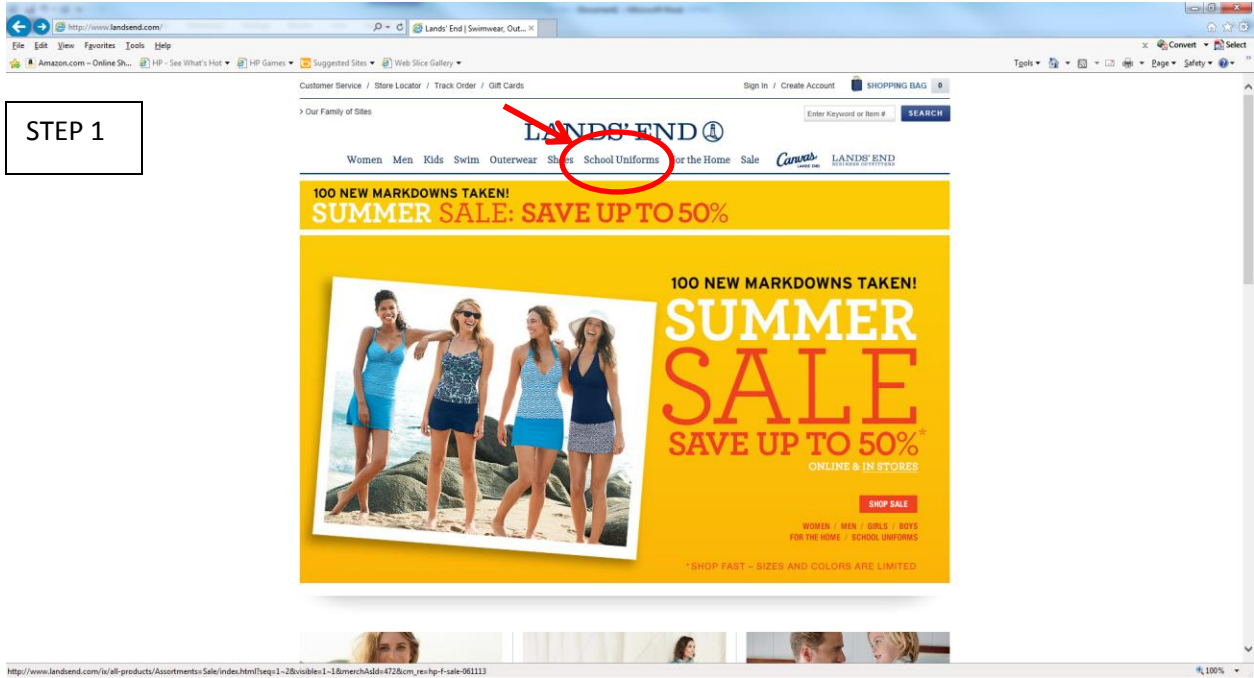

LANDS' END WALK THROUGH THE WEBSITE

STEP 1

STEP 2

LANDS' END WALK THROUGH THE WEBSITE

STEP 3

- a) Enter information
- b) Click on find my school

STEP 4

LANDS' END WALK THROUGH THE WEBSITE

STEP 5

The screenshot shows the Lands' End website's school search interface. At the top, there's a navigation bar with 'LANDS' END' and various category links. Below that, a yellow banner reads '100 NEW MARKDOWNS TAKEN! SUMMER SALE: SAVE UP TO 50%'. The main content area is divided into two sections. On the left, a form titled 'FIND YOUR SCHOOL'S DRESS CODE AND GET READY TO SHOP!' allows users to search for schools by grade, location, and dress code requirements. On the right, 'Search Results' for 'Cayman International School' are displayed. A red circle highlights the 'SAVE SCHOOL' button in the search results, with a red arrow pointing to it. Below the search results, there's a 'MAKE YOUR SCHOOL UNIFORM SHOPPING FASTER & EASIER!' section with a sub-header 'LANDS' END SCHOOL REWARDS: PREFERRED SCHOOLS EARN CASH BACK FOR THEIR SCHOOL. LEARN MORE.' and a prompt to 'Add Grade or Status, Gender & School for the person you're shopping for.'