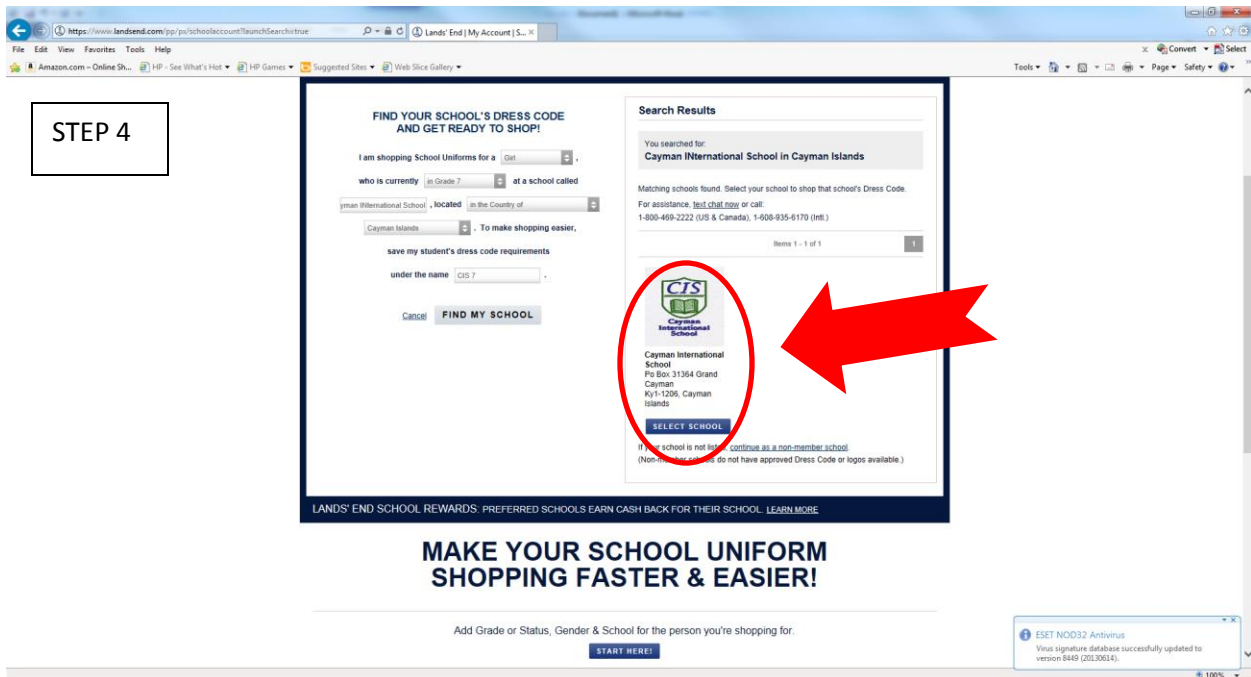

LANDS' END WALK THROUGH THE WEBSITE

STEP 1

STEP 2

LANDS' END WALK THROUGH THE WEBSITE

STEP 3

- a) Enter information
- b) Click on find my school

STEP 4

LANDS' END WALK THROUGH THE WEBSITE

STEP 5

The screenshot shows the Lands' End website's school search interface. At the top, there's a navigation bar with 'LANDS' END' and various category links. Below that, a yellow banner reads '100 NEW MARKDOWNS TAKEN! SUMMER SALE: SAVE UP TO 50%'. The main content area is divided into two sections. On the left, a form titled 'FIND YOUR SCHOOL'S DRESS CODE AND GET READY TO SHOP!' allows users to search for schools by grade, location, and dress code requirements. On the right, 'Search Results' for 'Cayman International School' are displayed. A red circle highlights the 'SAVE SCHOOL' button in the search results, with a red arrow pointing to it. Below the search results, there's a 'MAKE YOUR SCHOOL UNIFORM SHOPPING FASTER & EASIER!' section with a sub-header 'LANDS' END SCHOOL REWARDS: PREFERRED SCHOOLS EARN CASH BACK FOR THEIR SCHOOL. LEARN MORE.' and a prompt to 'Add Grade or Status, Gender & School for the person you're shopping for.'