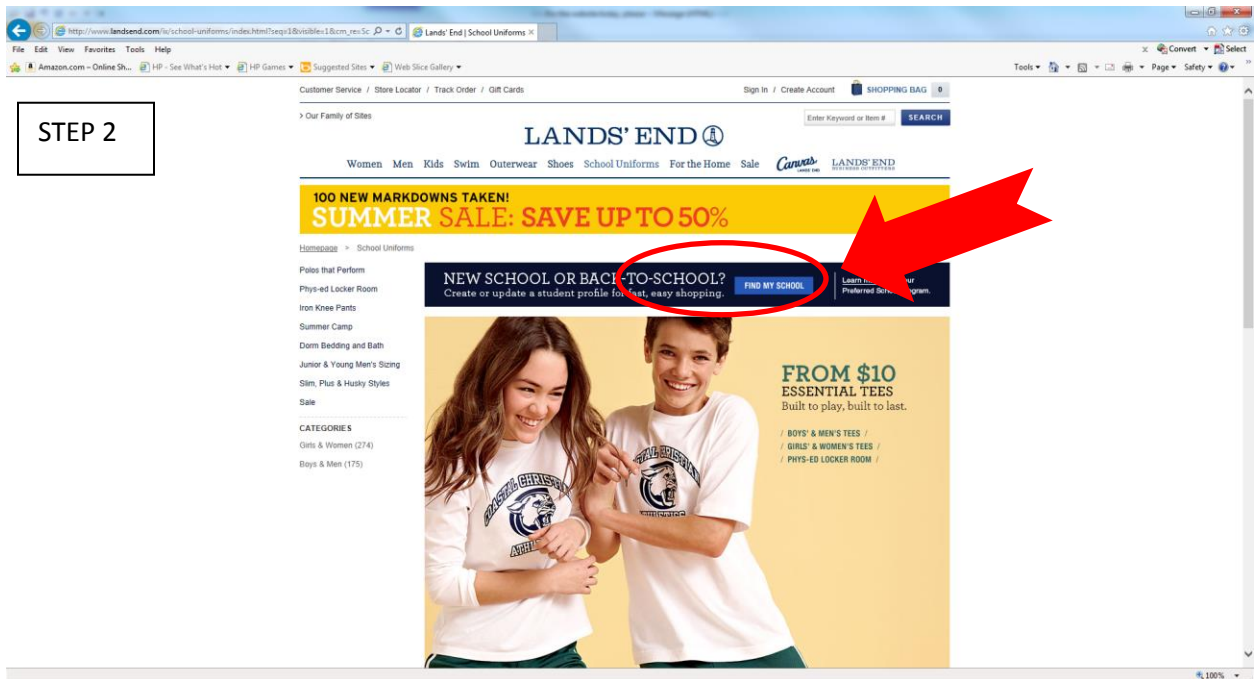

LANDS' END WALK THROUGH THE WEBSITE

STEP 1

STEP 2

LANDS' END WALK THROUGH THE WEBSITE

STEP 3

- a) Enter information
- b) Click on find my school

STEP 4

LANDS' END WALK THROUGH THE WEBSITE

STEP 5

The screenshot shows the Lands' End website's school search interface. At the top, there's a navigation bar with 'LANDS' END' and various category links. Below that, a yellow banner reads '100 NEW MARKDOWNS TAKEN! SUMMER SALE: SAVE UP TO 50%'. The main content area is divided into two sections. On the left, a form titled 'FIND YOUR SCHOOL'S DRESS CODE AND GET READY TO SHOP!' allows users to search for schools by grade, location, and dress code requirements. On the right, 'Search Results' for 'Cayman International School' are displayed. A red circle highlights the 'SAVE SCHOOL' button in the search results, with a red arrow pointing to it. Below the search results, there's a 'MAKE YOUR SCHOOL UNIFORM SHOPPING FASTER & EASIER!' section with a sub-header 'LANDS' END SCHOOL REWARDS: PREFERRED SCHOOLS EARN CASH BACK FOR THEIR SCHOOL. LEARN MORE.' and a prompt to 'Add Grade or Status, Gender & School for the person you're shopping for.'